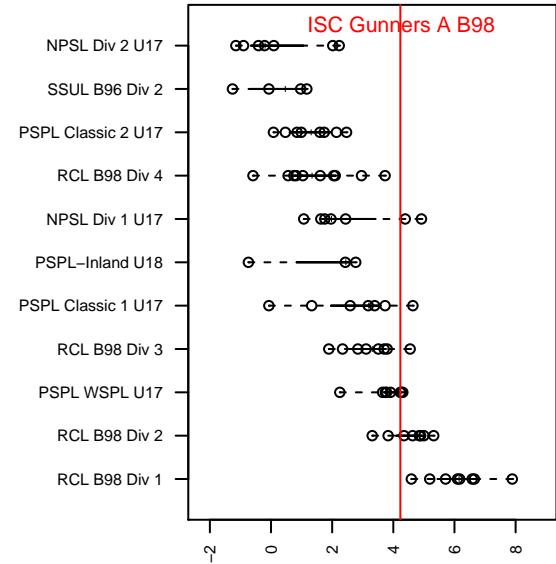

**attack and defense rating
relative to others at age
and all opponents in last 13 months**