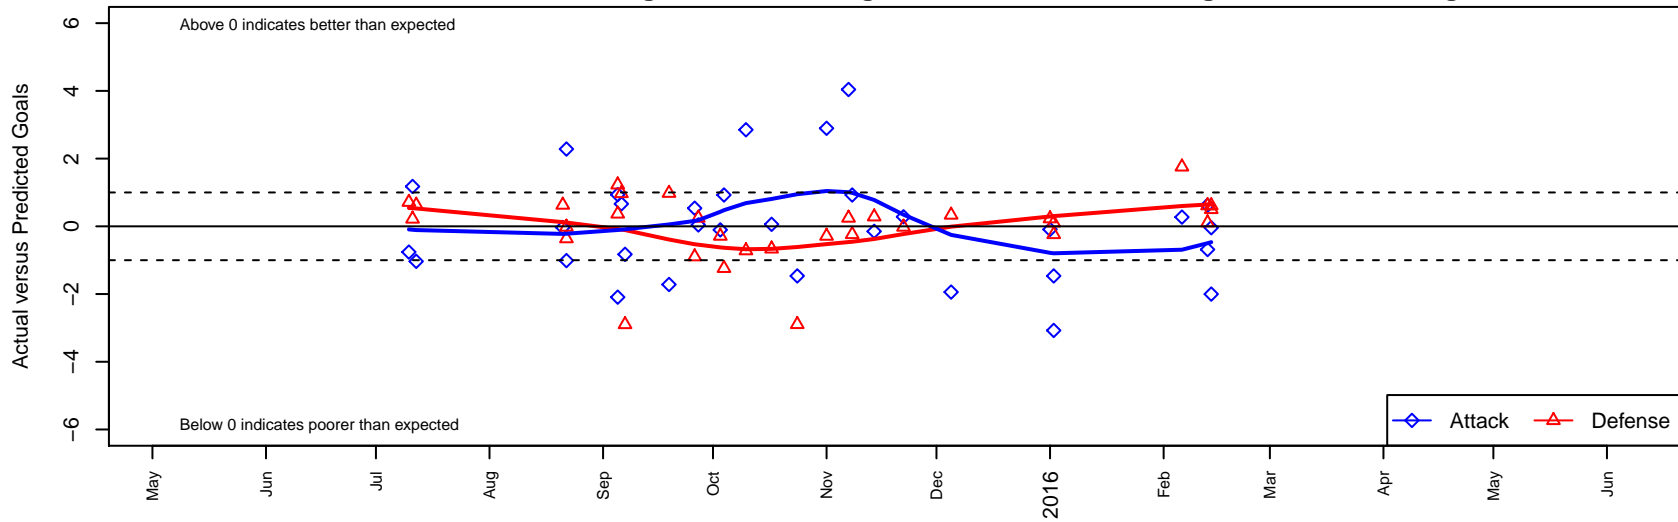

ISC Gunners A B98

Issaquah SC
 Issaquah, WA
 B98 total strength=1672
 attack=23.83 defense=17.72
 fall league = PSPL WSPL U17

alt names used:
 ISC GUNNERS FC ISC GUNNERS B98 A (WA
 ISC Gunners B98 A
 ISC Gunners B98A
 ISC Gunners B98A

ISC Gunners A B98
 Dots are actual minus expected GF (blue circles) and GA (red triangles).
 Blue line is smoothed change in attack strength. Red is smoothed change in defense strength.

**attack and defense variance (black dot)
relative to other teams
and top 10 in region**