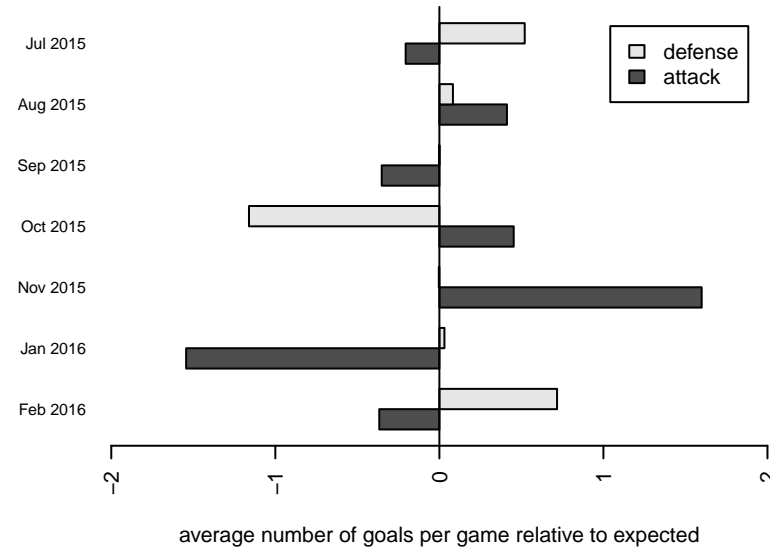

Performance relative to 13 month average