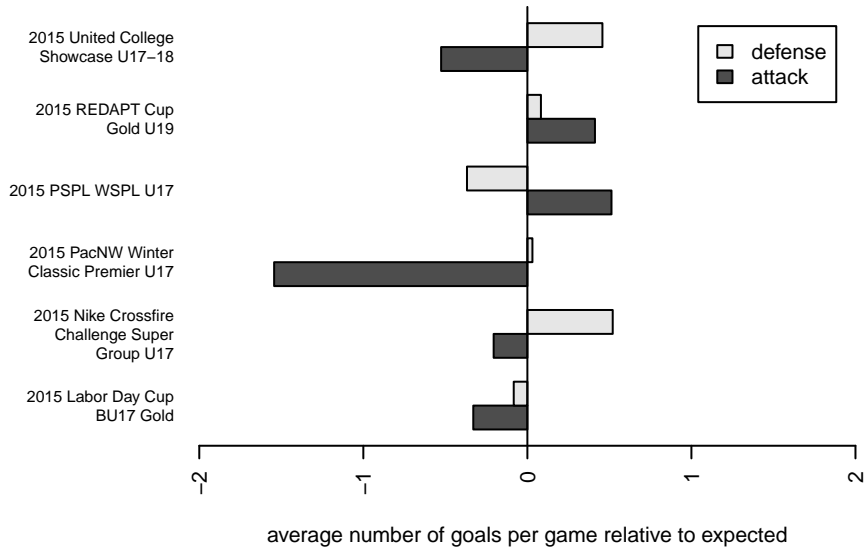

Performance relative to 13 month average